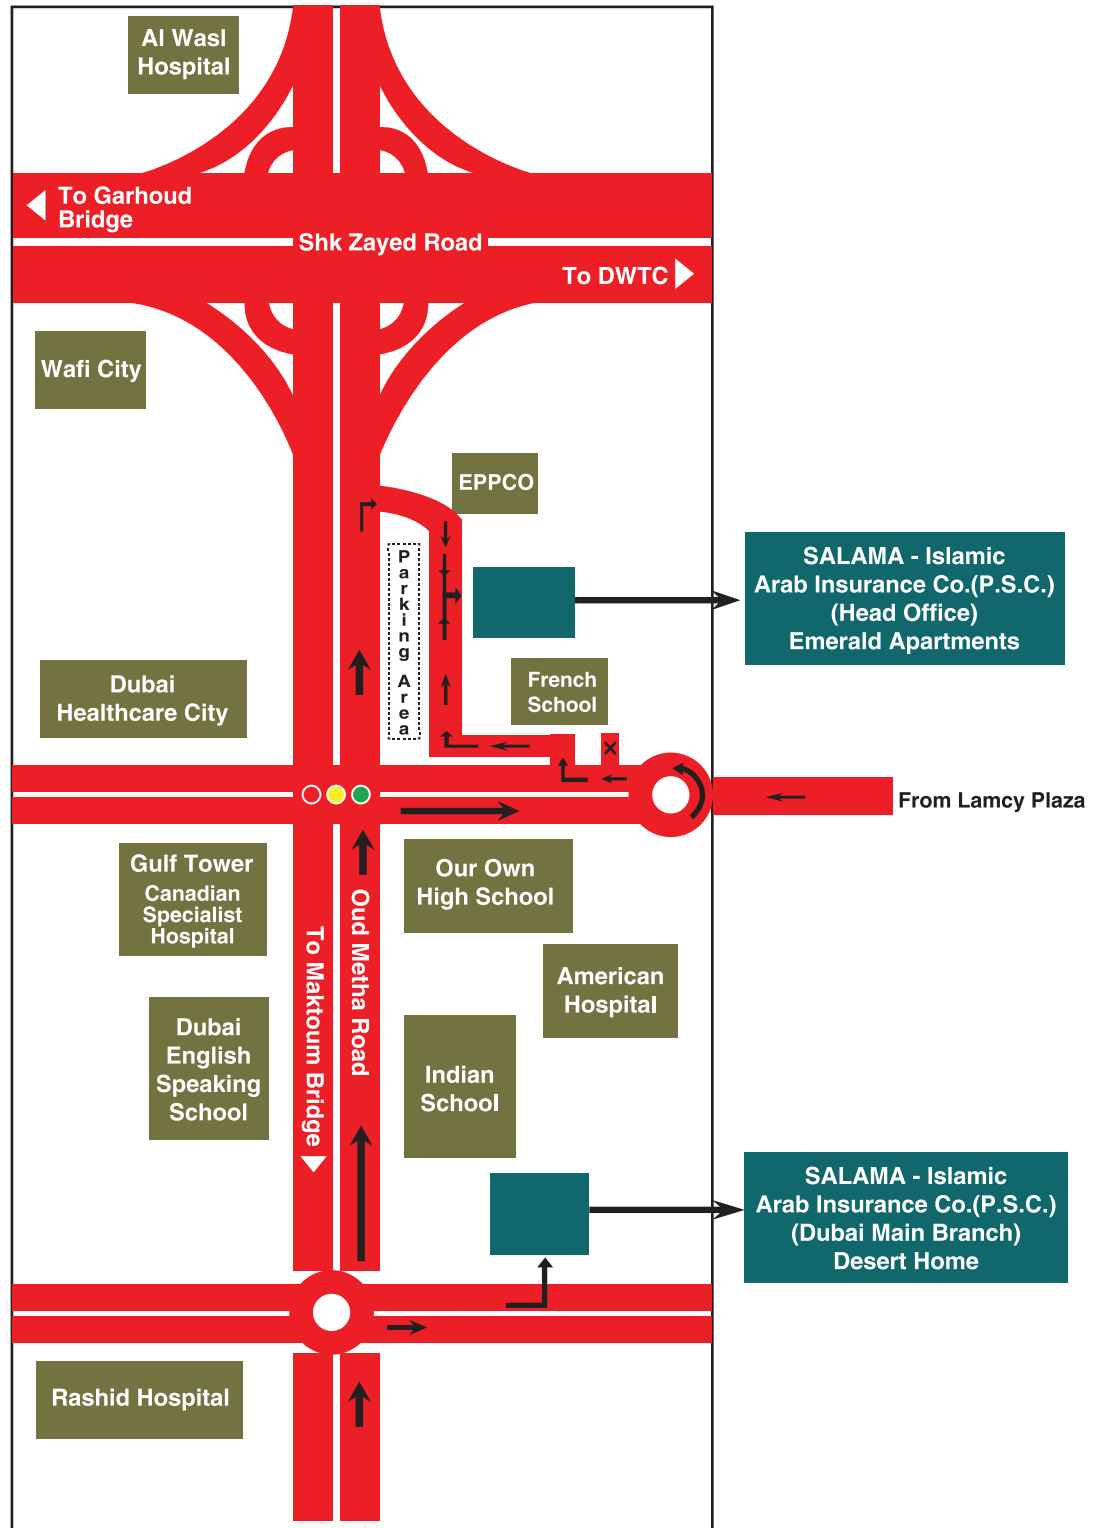

Route Map of Salama Salama Head Office & Salama Main Branch

2nd Floor, Emerald Apartments Building,
 Oud Metha, P.O. Box 10214, Dubai
 Tel.: +971 4 3355300
 Fax: +971 4 3343662
 E-mail: info@salama.ae
 Web: www.salama.ae